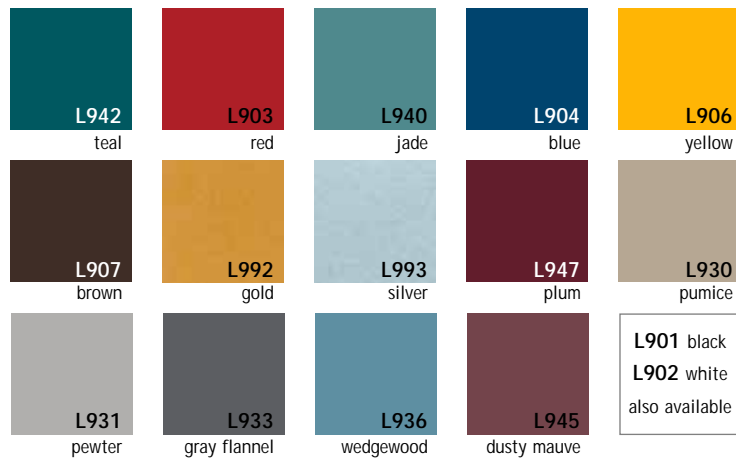

Select from over 1,000 possible color combinations of decorator colors.

You have the flexibility to select your own color combinations from a palette of decorator colors. We feel sure you'll find what you're looking for.

ENGRAVING TYPESTYLES

- Helvetica
- Gothic
- Roman
- Optima
- Clarendon
- Contemporary

ATTACHMENT METHODS

- Double-Sided Tape
- Panel Hanger
- Screw Holes
- Magnetic Tape
- Velcro™
- Fabric Pins

No charge for Attachment Methods except Panel Hangers.

All colors in this catalog are photographically reproduced and may vary slightly from the actual plate, letter and frame colors.

Roanoke
Stamp

p: 540.342.4766
f: 540.343.8518
f: 800.523.7330
orders@usacustom.com

Plate Colors

Letter Colors

Letter/Plate Stone Colors

Frame Colors

Also available in other colors, sizes and styles as special orders.