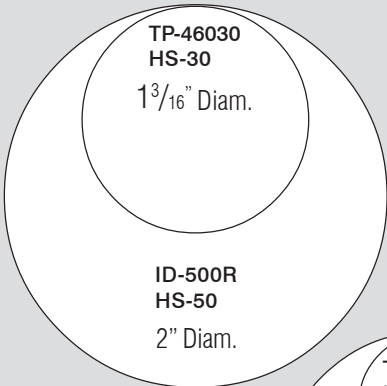

TP-4921
HS-21
 $\frac{1}{2}'' \times \frac{1}{2}''$

TP-4941 $1'' \times 1\frac{5}{8}''$
HS-41

TP-4913 $\frac{7}{8}'' \times 2\frac{1}{4}''$
HS-13

**See Page 5
of Price List
for add'l info**

TP-4925 $1'' \times 3\frac{1}{4}''$
HS-25

TP-4915 $1'' \times 2\frac{3}{4}''$
HS-15

TP-4924 $1\frac{5}{8}'' \times 1\frac{5}{8}''$
HS-24

TP-4927 $1\frac{9}{16}'' \times 2\frac{3}{8}''$
HS-27

TP-4916 $\frac{3}{8}'' \times 2\frac{3}{4}''$
HS-16

TP-4923 $1\frac{3}{16}'' \times 1\frac{3}{16}''$
HS-23

TP-4922
HS-22
 $1\frac{3}{16}'' \times 1\frac{3}{16}''$

TP-4929
HS-29
 $1\frac{3}{16}'' \times 2''$

TP-4918 $\frac{5}{8}'' \times 3''$
HS-18

ALL OTHER HAND STAMP SIZES

- Item #HS-1X6 up to 1" x 6"
- Item #HS-2X6 up to 2" x 6"
- Item #HS-3X6 up to 3" x 6"
- Item #HS-4X6 up to 4" x 6"

- For Hand Stamps over 6" in length, request quote.
- For Hand Stamps over 4" H (top to bottom);
Rocker Mount stamp must be used.